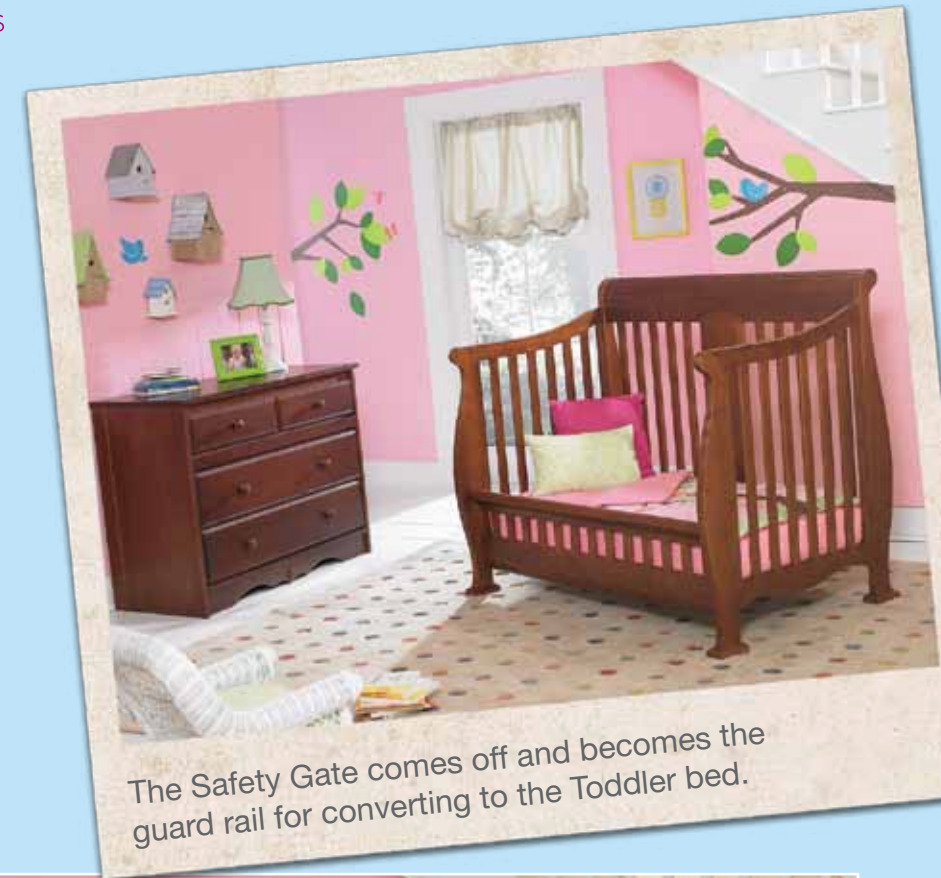

BABY'S DREAM™
FURNITURE INC.

Generation Next Collection

Safety Gate® CRIBS

Provide easier access to reach over into the crib by providing about 8-9 inches of extra space. Great for parents of all heights.

Additionally, Safety Gate cribs:

- Are childproof, as an adult armspan is required to operate.
- Prevent climbing out with the extra height of the gate.
- Give babies an extra 6-8 months in crib.
- Convert to toddler bed free of charge.

Flip-Over Dresser
1st use as a Changer, then simply flip over to convert into a Single Dresser. (complete with 2 sets of drawer glides)

BABY'S DREAM™
FURNITURE INC.

Kathryn Crib

with Generation Next dressers
Constructed of 100% Solid Wood, the Kathryn convertible crib coordinates beautifully with the Generation Next family of dressers.

The Safety Gate comes off and becomes the guard rail for converting to the Toddler bed.

Kathryn is one of the easiest cribs to bend into because of the Safety Gate.

Converted to Full-size bed

Serenity Crib